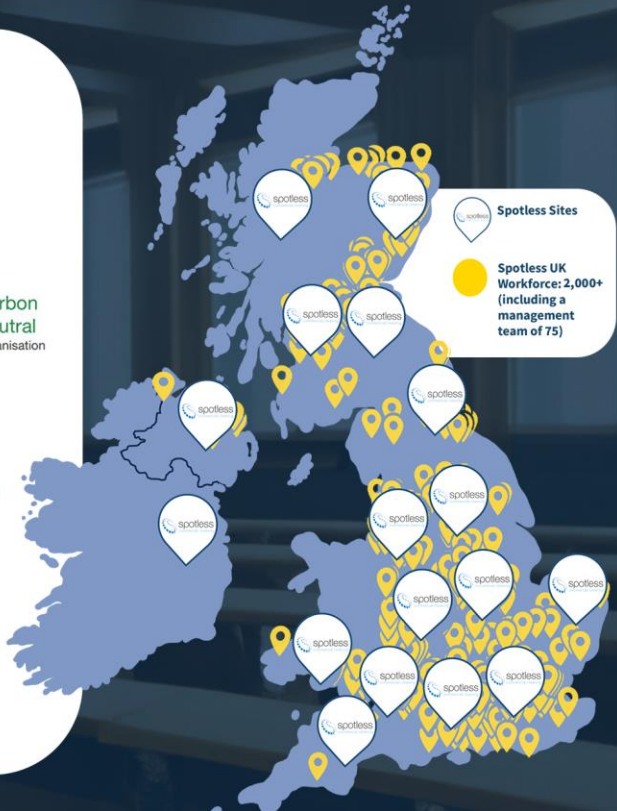

spotless
commercial cleaning

b.byars@spotlessclean.co.uk

0330 094 7733

Capability & Capacity Assured

iwfm

Institute of Workplace
and Facilities Management

Carbon Neutral Organisation

Our Services